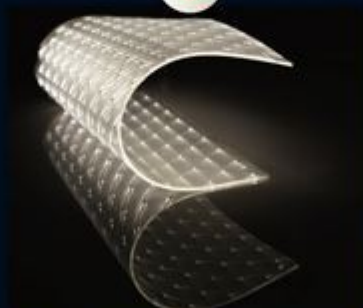

6 FLEXIBLE LIGHT TILES

Light you can roll up like a newspaper. These thin, flexible LED light tiles have shedloads of applications in architecture, retail, shelf lighting and furniture. Ikea liked it so much they bought a stake in the company.

Design LED Stand H43